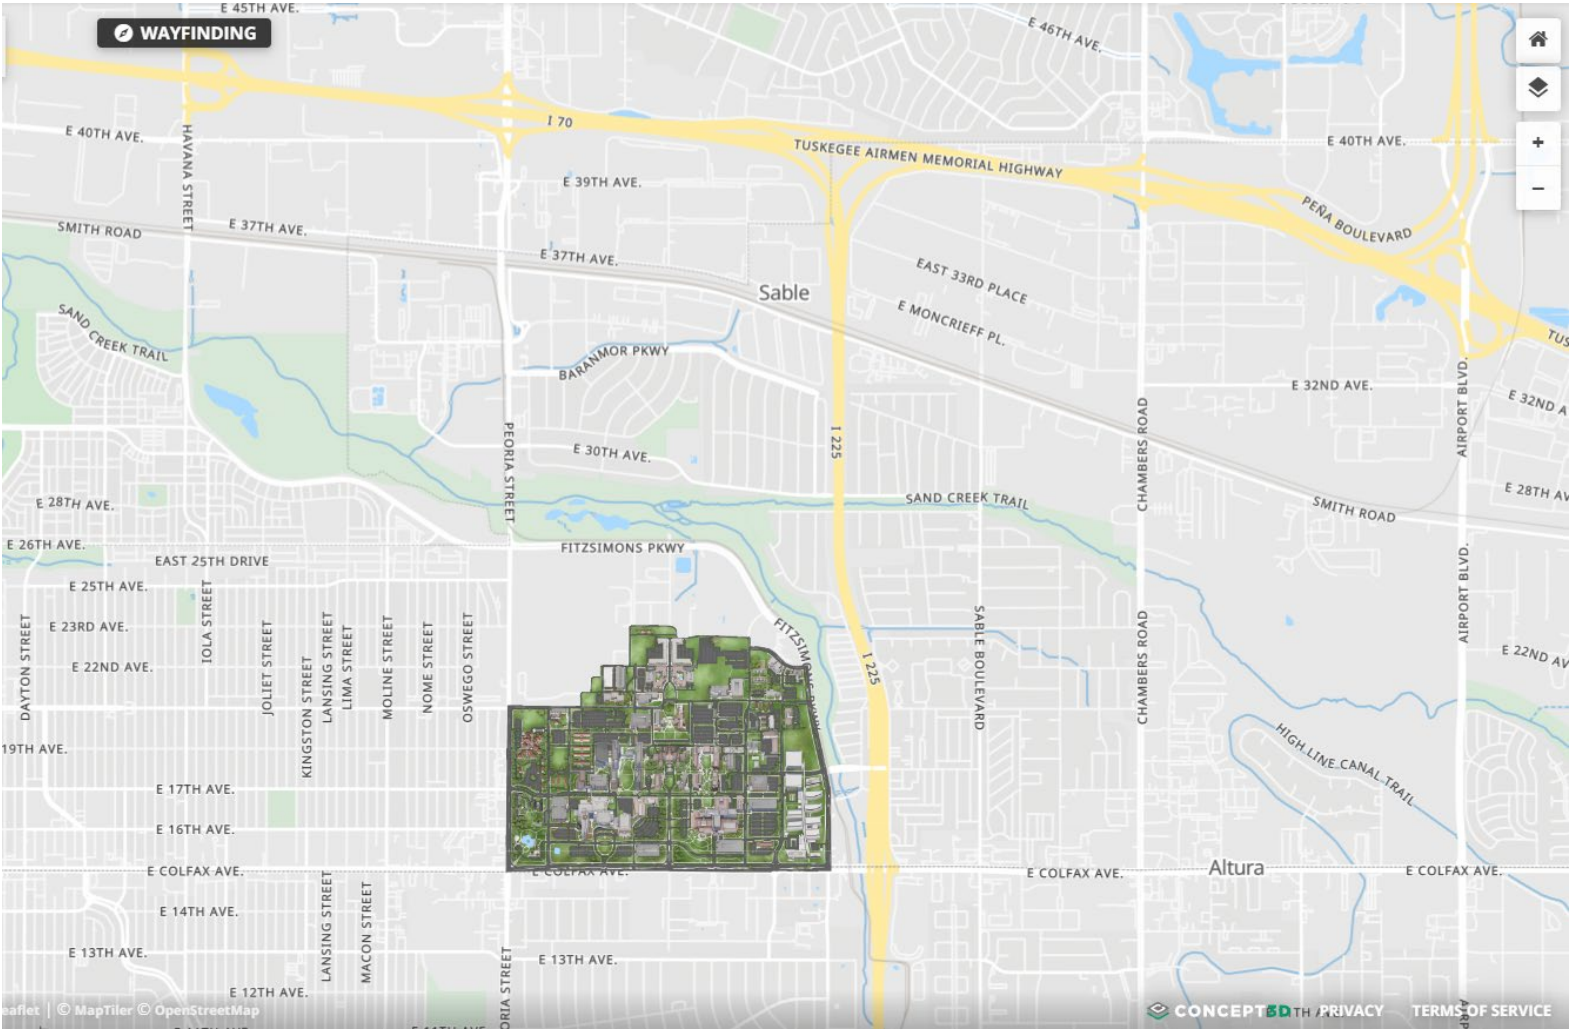

University of Colorado Anschutz Medical Campus

Campus Map

Henderson
Garage

Anschutz Health and
Wellness Center

Cheyenne Wells
Parking Lot

Anschutz Health
Sciences Building